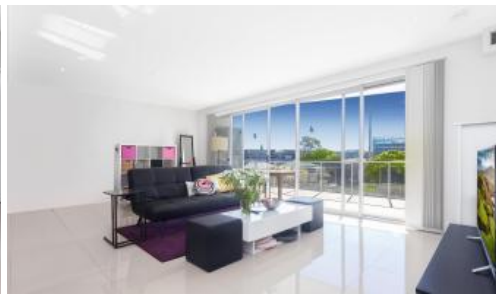

Spacious and Modern

This stylish open plan top floor unit is the best in the block and offers a spacious and convenient lifestyle in a secure building.

Entertainers will enjoy the open free flowing living area which leads out onto a large fully covered north facing balcony.

Convenience is right on your doorstep with public transport and Lutwyche shopping centre less than 300 meters away.

Features include:

- Spacious kitchen with electric cook top and plenty of bench and cupboard space
- Two bedrooms with walk in robes
- Master bedroom with ensuite
- Main bathroom with two-way access to second bedroom
- Spacious covered balcony

2 2 1

Price $650 per week

Property Type Rental

Property ID 98

Agent Details

David Lemke - +61 33574888

Office Details

MGM Homes
497 Lutwyche Rd Lutwyche,
QLD, 4030 Australia
(07) 3357 4888

MGM MICHAEL McMAHON
HOMES